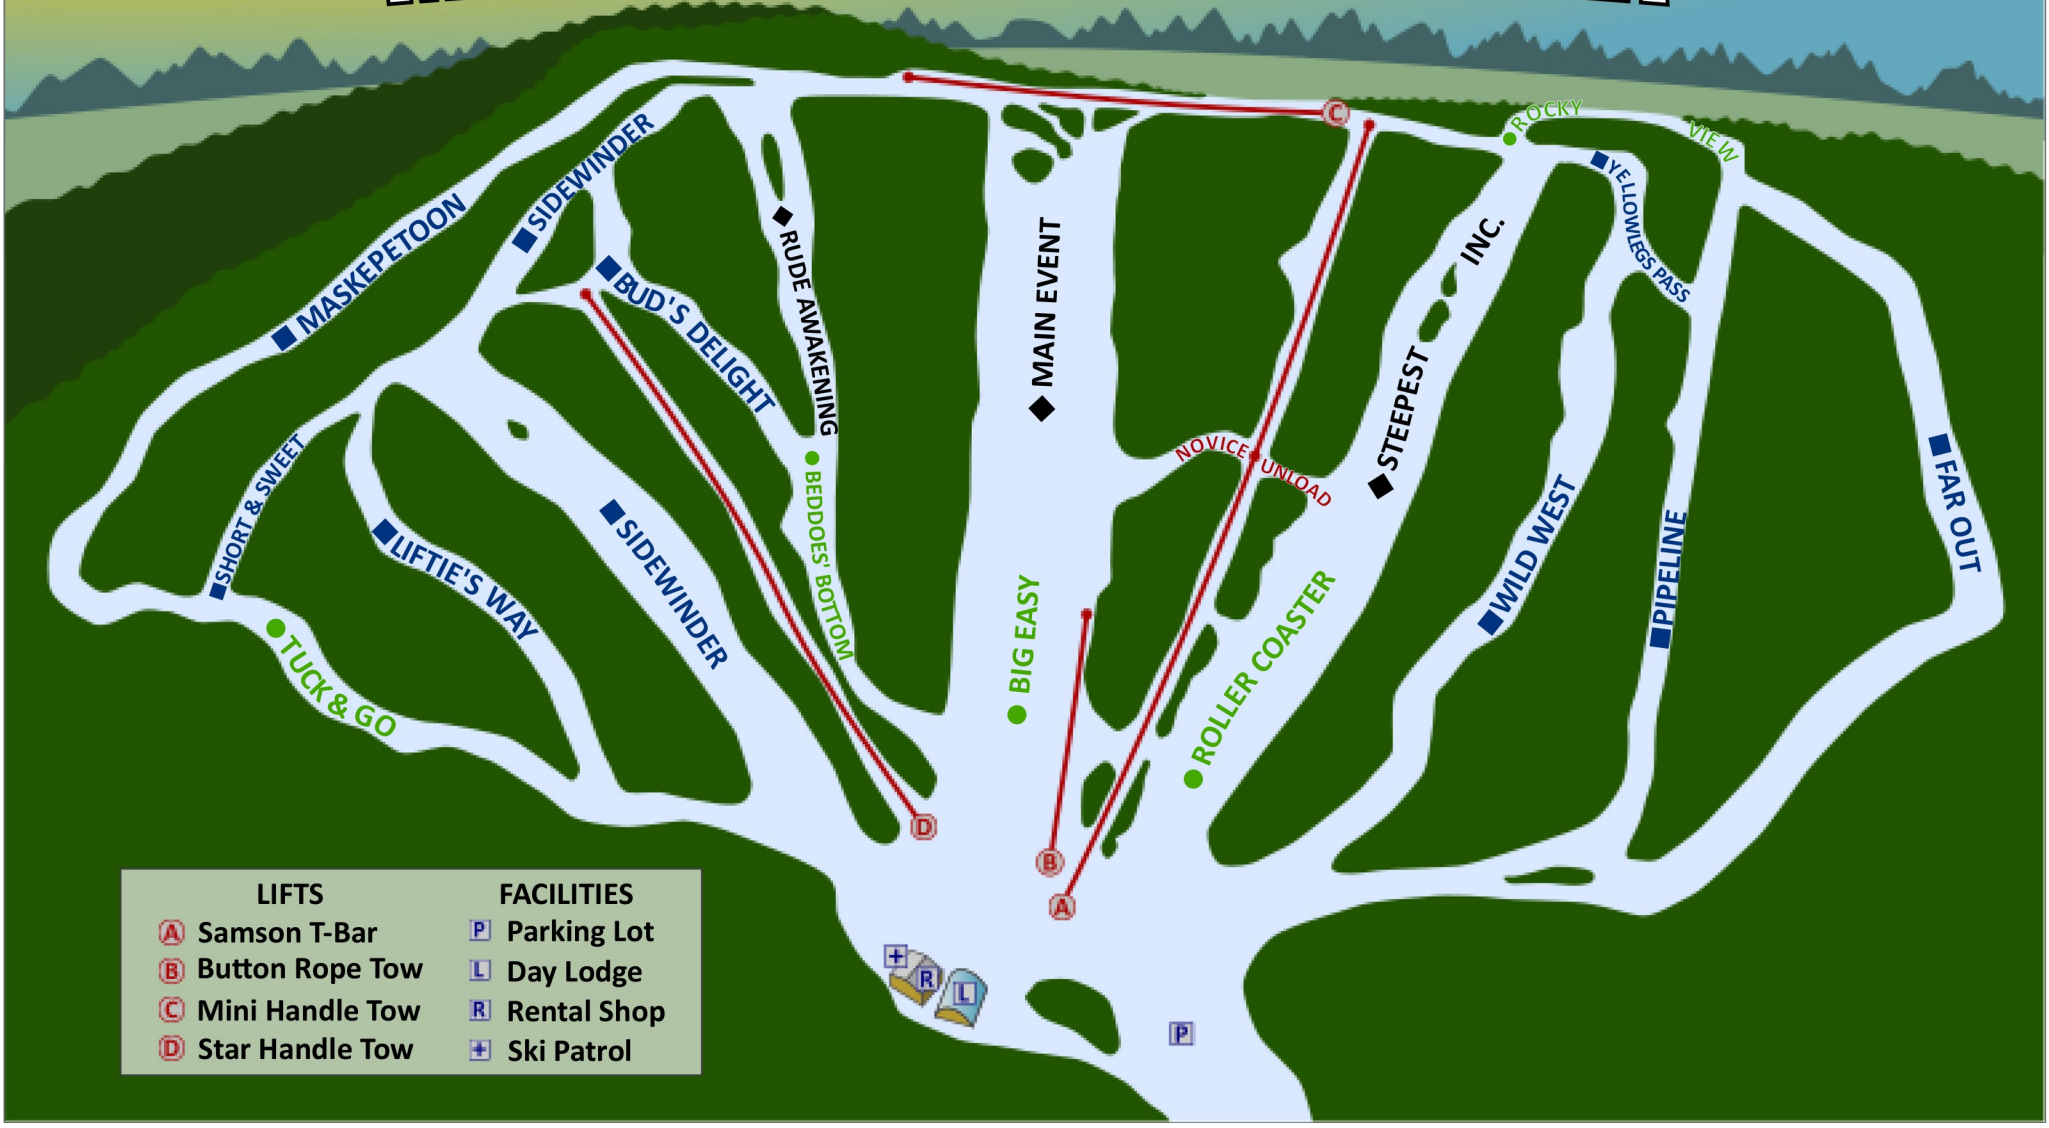

MEDICINE LODGE SKI AREA

LIFTS	FACILITIES
A Samson T-Bar	P Parking Lot
B Button Rope Tow	L Day Lodge
C Mini Handle Tow	R Rental Shop
D Star Handle Tow	+ Ski Patrol